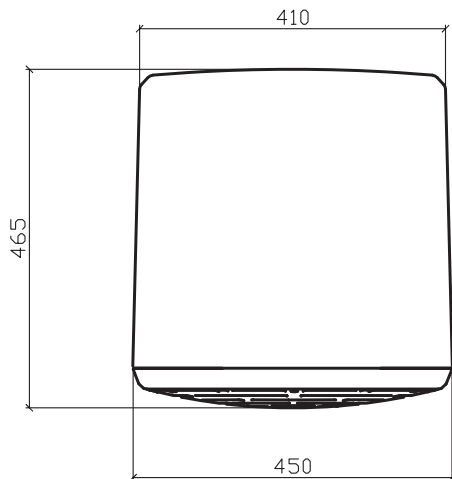

Upholstered in commercial-grade felt-feel fabrics.

Citron & Slate

Charcoal & Slate

Flame & Slate

Tumbler base  
Bottom view